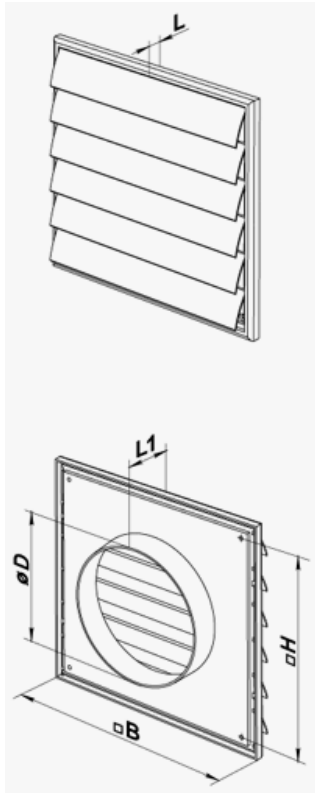

Color scheme

White

MV 250/150 VJ

Fitted with a round connecting flange for mounting with Ø 150 mm air ducts.

Fitted with louvre shutters.

Technical parameters

Parameter	Value	Unit
Air pass	0.0177	0.056 m ²
Form	Square	
Material	Plastic	
Adjustment	Non-regulated	

Dimensions

B	Flange (D)	L	L1	H
250	150	15	41	214